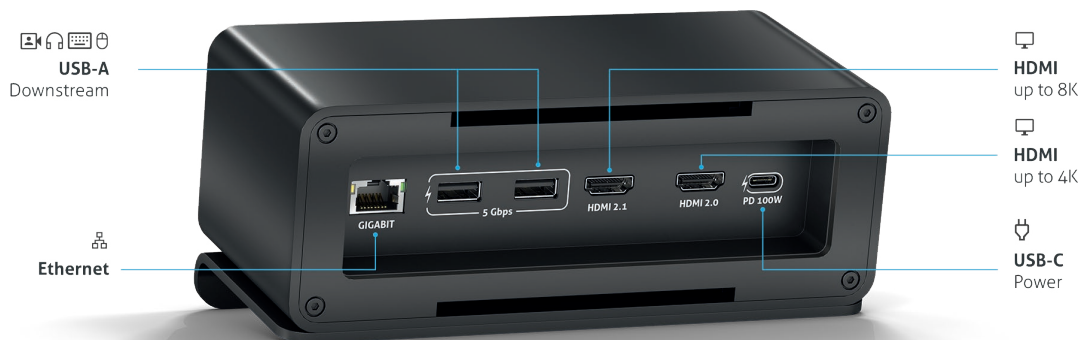

Rear view

The rear side is designed for devices that are permanently connected, such as monitors, USB dongles, cameras etc.